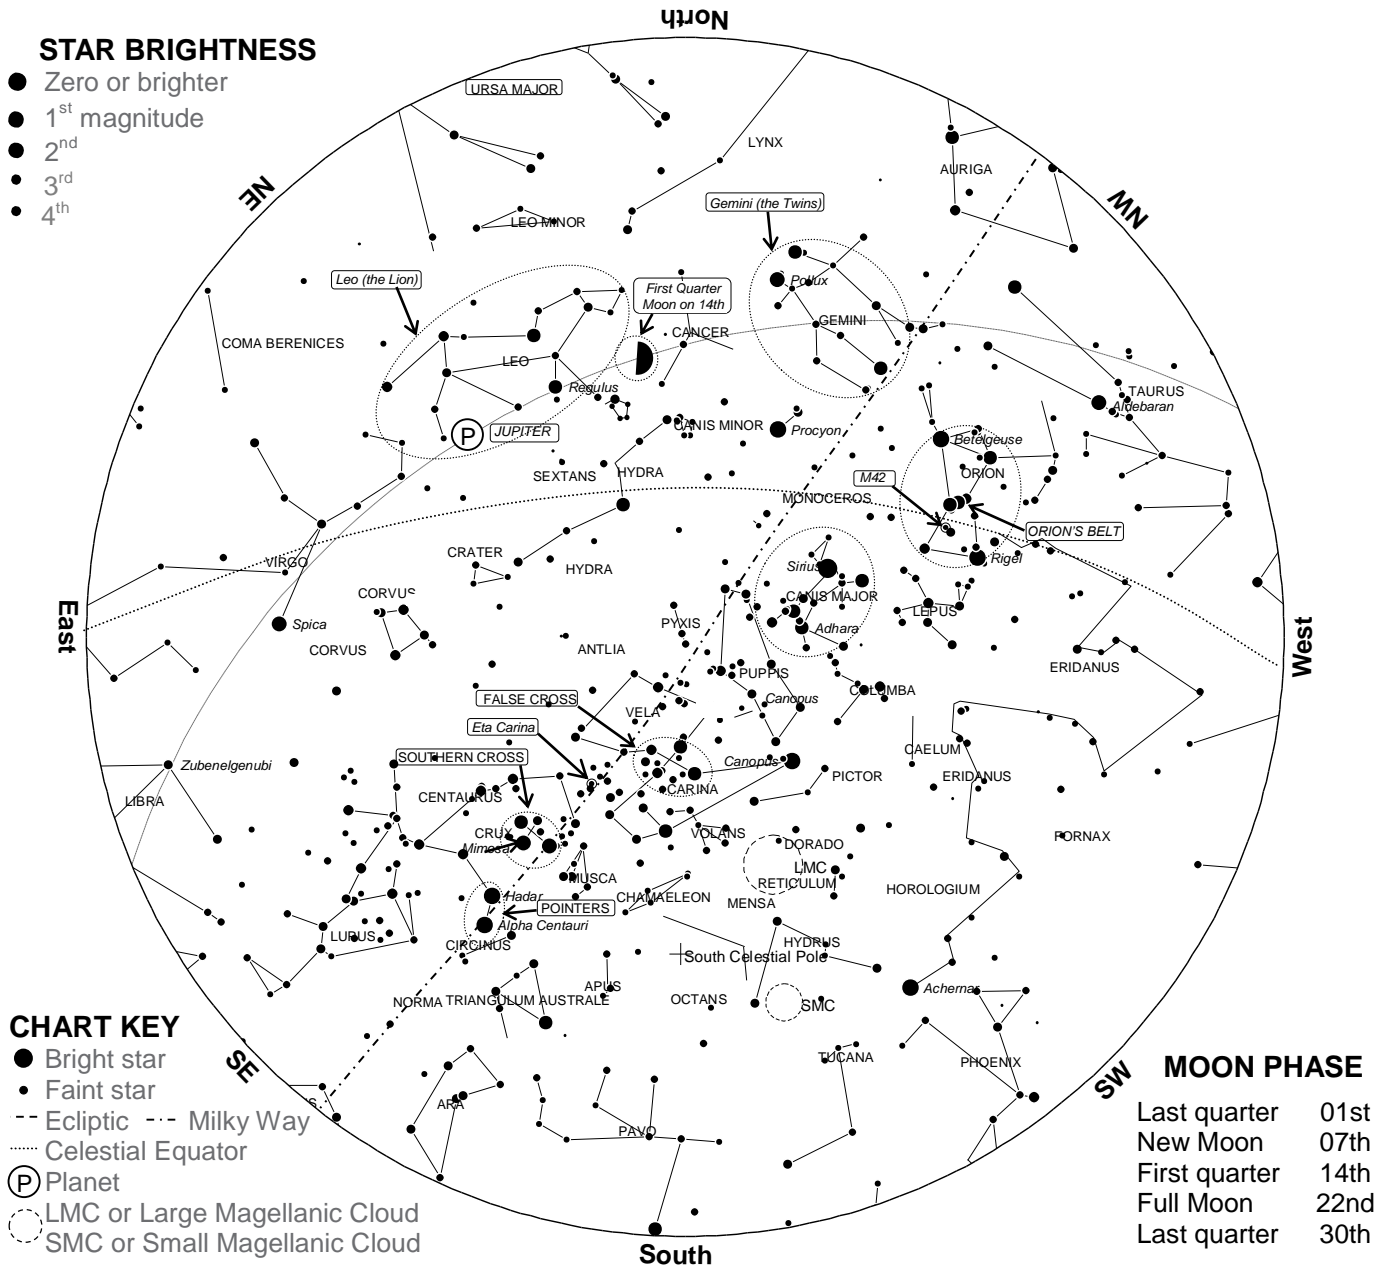

## Night sky map

April 2016

### THE CHART

The star chart shows the stars and constellations visible in the night sky for Sydney, Melbourne, Canberra, Hobart, Perth and Brisbane in April at about 8:00pm (local standard time). For Darwin and similar northerly locations the chart will still apply, but some stars will be lost off the southern edge while extra stars will be visible to the north. Stars down to a brightness or magnitude limit of 4.5 are shown on the star chart. To use this star chart, rotate the chart so that the direction you are facing (north, south, east or west) is shown at the bottom. The centre of the chart represents the point directly above your head, called the zenith point, and the outer circular edge represents the horizon.

### HIGHLIGHTS IN APRIL 2016

The best time to view the Moon with a small telescope or binoculars is a few days either side of its First quarter phase on the 14th. Jupiter, the largest of the planets in our solar system, can be seen in the eastern sky. Prominent in the sky this month, are the constellations of Canis Major (the Great Dog), Orion (the Hunter), Gemini (the Twins) and Leo (the Lion). Crux (the Southern Cross) is low in the south eastern sky. Crux can be easily located as it is always adjacent to so-called Pointer stars of Centaurus (the Centaur).